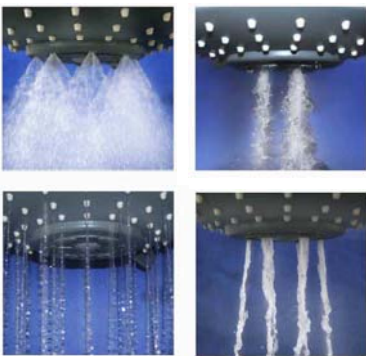

GREAT SAVINGS

by simply changing your
SHOWER HEAD

1 SETTING CHROME REF EW SH001

Wall mounted 150mm shower head with 80 fine water jets of latest generation for regular spray and a relaxing full body shower

Fitted with special Energy SAVING pressure compensating regulator for a max flow of 10 Lt/ Min

FEATURES:

- Energy / Water saver without compromising pleasurable flow
- Fits all standard 1/2 inch (15mm) shower arms for easy installation
- Easy to install and maintain
- 5 Year limited warranty against defects in materials and workmanship
- Regular clean up is recommended for best performance

4 SETTING CHROME REF EW SH002

Wall mounted 150mm shower head with multijet system of latest generation for regular spray and a relaxing full body shower. Each setting clicks into position (no 'searching' for a setting) Lever to rotate settings (for easier selection with slippery hands)

Fitted with special Energy SAVING pressure compensating regulator for a max flow of 10 Lt/ Min

FEATURES:

- Energy / Water saver without compromising pleasurable flow
- Not recommended for use with low pressure geysers
- Easy to install and maintain
- Fits all standard 1/2 inch (15mm) shower arms for easy installation
- 5 Year limited warranty against defects in materials & workmanship
- Regular clean up is recommended for best performance