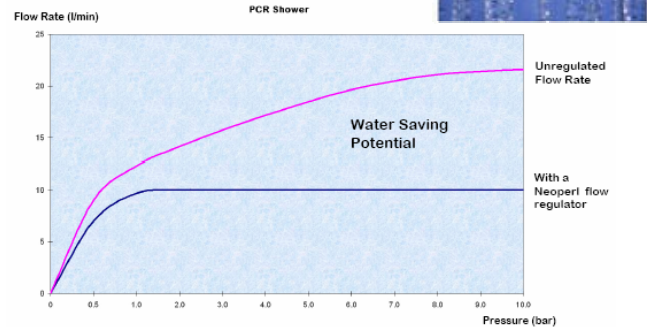

GREAT SAVINGS

by simply changing your
SHOWER HEAD

1 SETTING CHROME REF EW SH001

Wall mounted 150mm shower head with 80 fine water jets of latest generation for regular spray and a relaxing full body shower

Fitted with special Energy SAVING pressure compensating regulator for a max flow of 10 Lt/ Min

FEATURES:

- Energy / Water saver without compromising pleasurable flow
- Fits all standard 1/2 inch (15mm) shower arms for easy installation
- Easy to install and maintain
- 5 Year limited warranty against defects in materials and workmanship
- Regular clean up is recommended for best performance

4 SETTING CHROME REF EW SH002

Wall mounted 150mm shower head with multijet system of latest generation for regular spray and a relaxing full body shower. Each setting clicks into position (no 'searching' for a setting) Lever to rotate settings (for easier selection with slippery hands)

Fitted with special Energy SAVING pressure compensating regulator for a max flow of 10 Lt/ Min

FEATURES:

- Energy / Water saver without compromising pleasurable flow
- Not recommended for use with low pressure geysers
- Easy to install and maintain
- Fits all standard 1/2 inch (15mm) shower arms for easy installation
- 5 Year limited warranty against defects in materials & workmanship
- Regular clean up is recommended for best performance